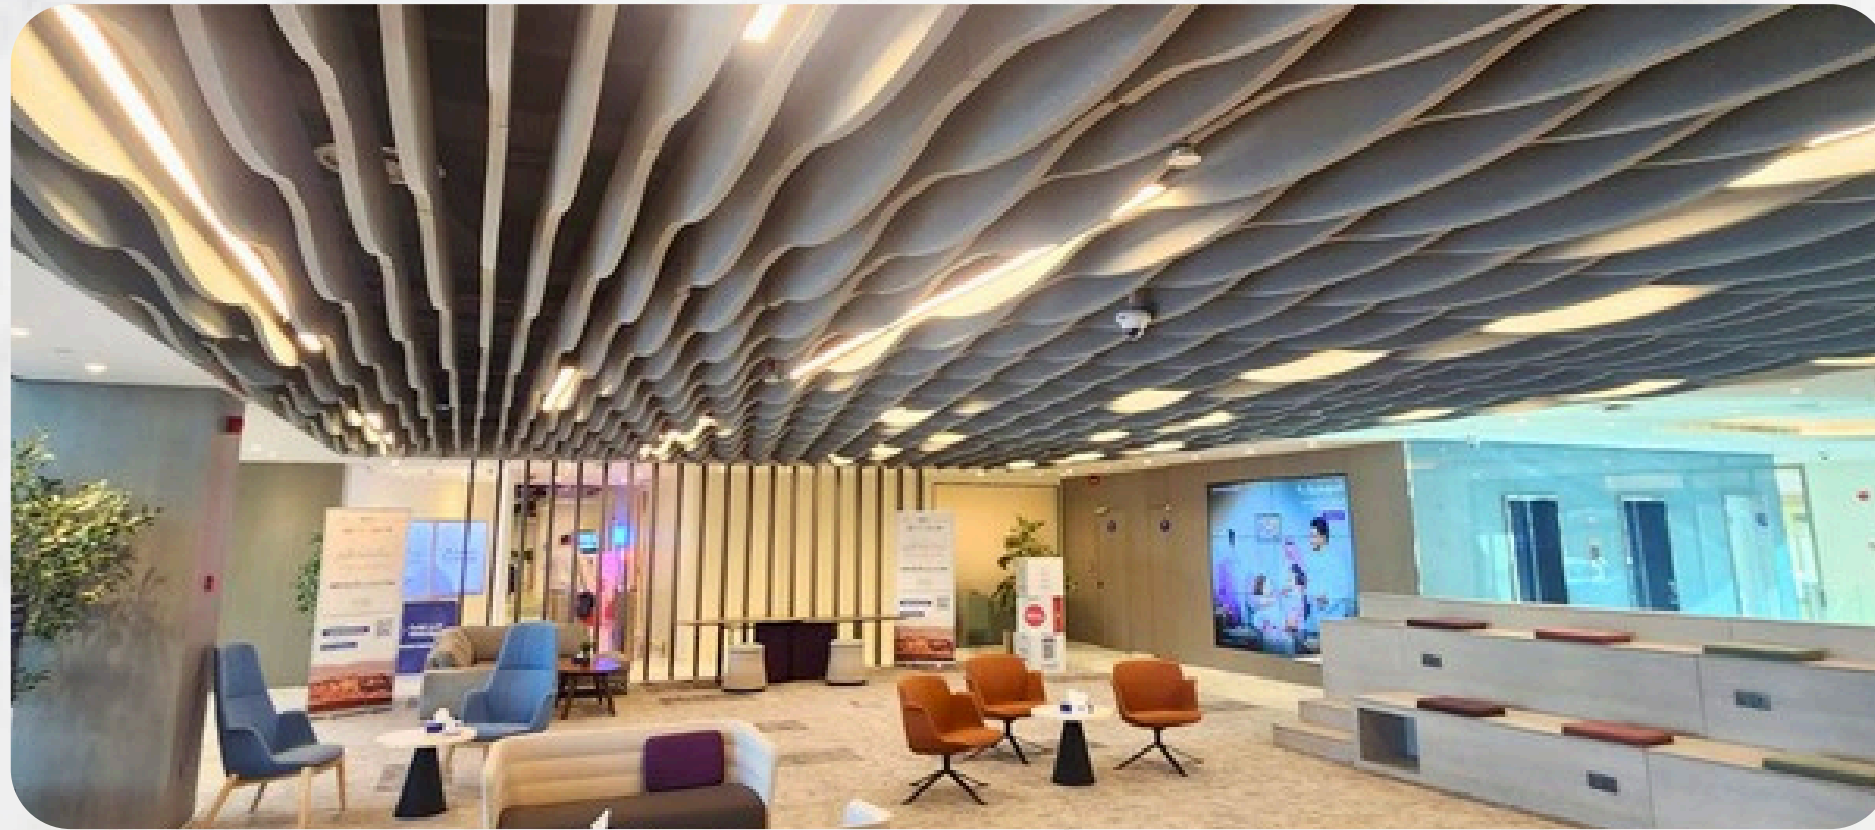

AL-TAWNIAH

Riyadh

←→
1800 m²