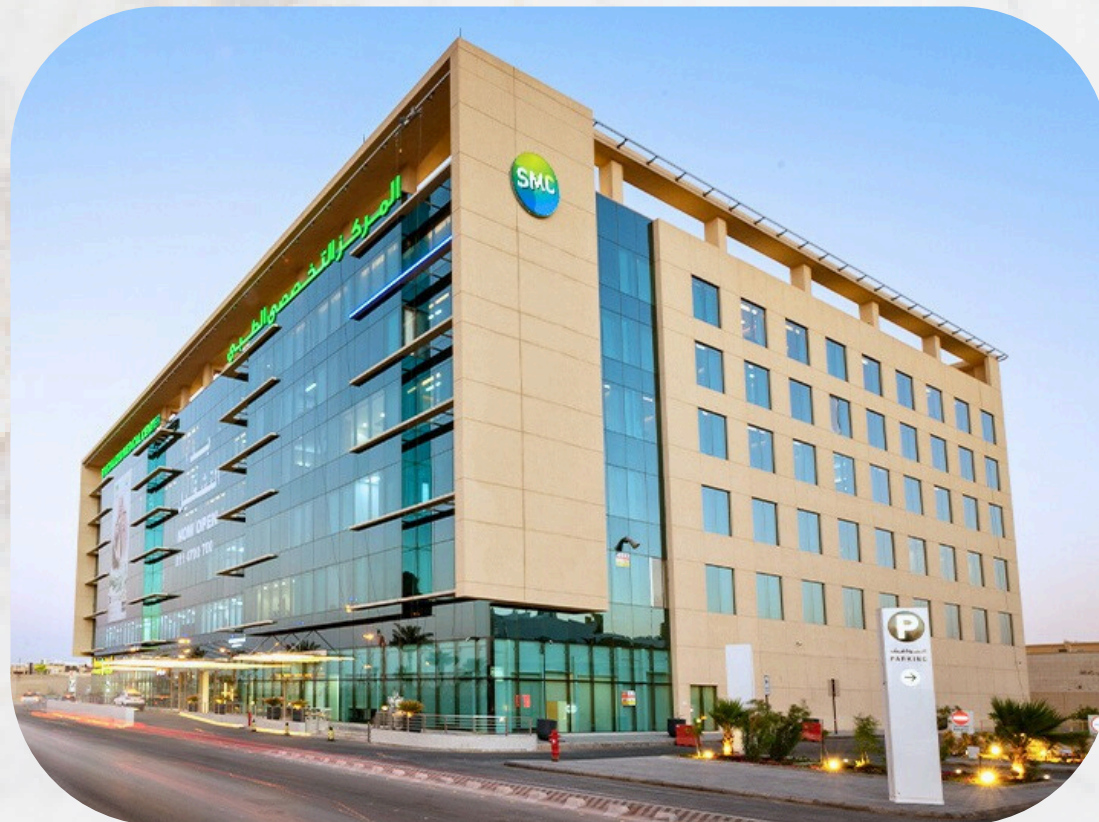

- IT
- Electricity Works
- Paints.