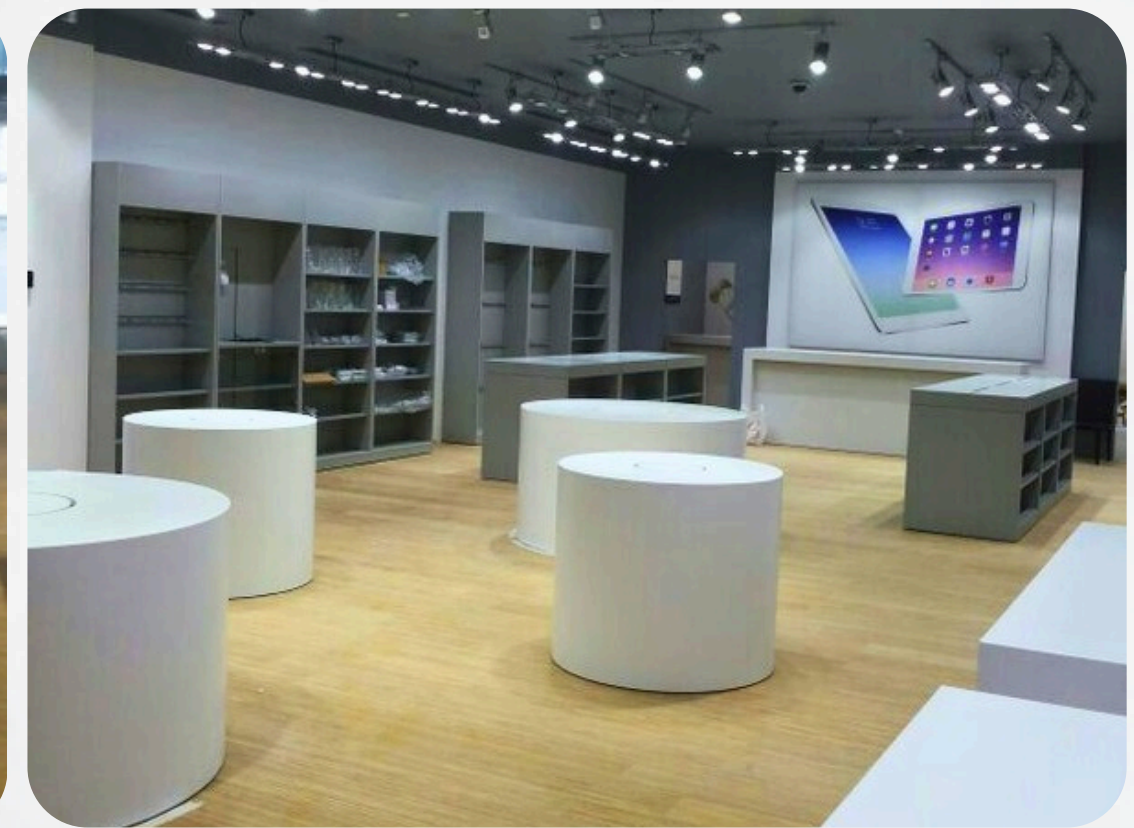

ZAIN

All Over KSA
(48 Branches)

100-400 m²

- Electricity works
- Flooring
- Wood works
- Paint
(Full Finishing)

PIXEL PARC

Riyadh / Al-Taif

300-400 m²

- lighting
- Electricity works
- Flooring
- Ducting System
- Wood works
- Paints
- (Full Finishing)