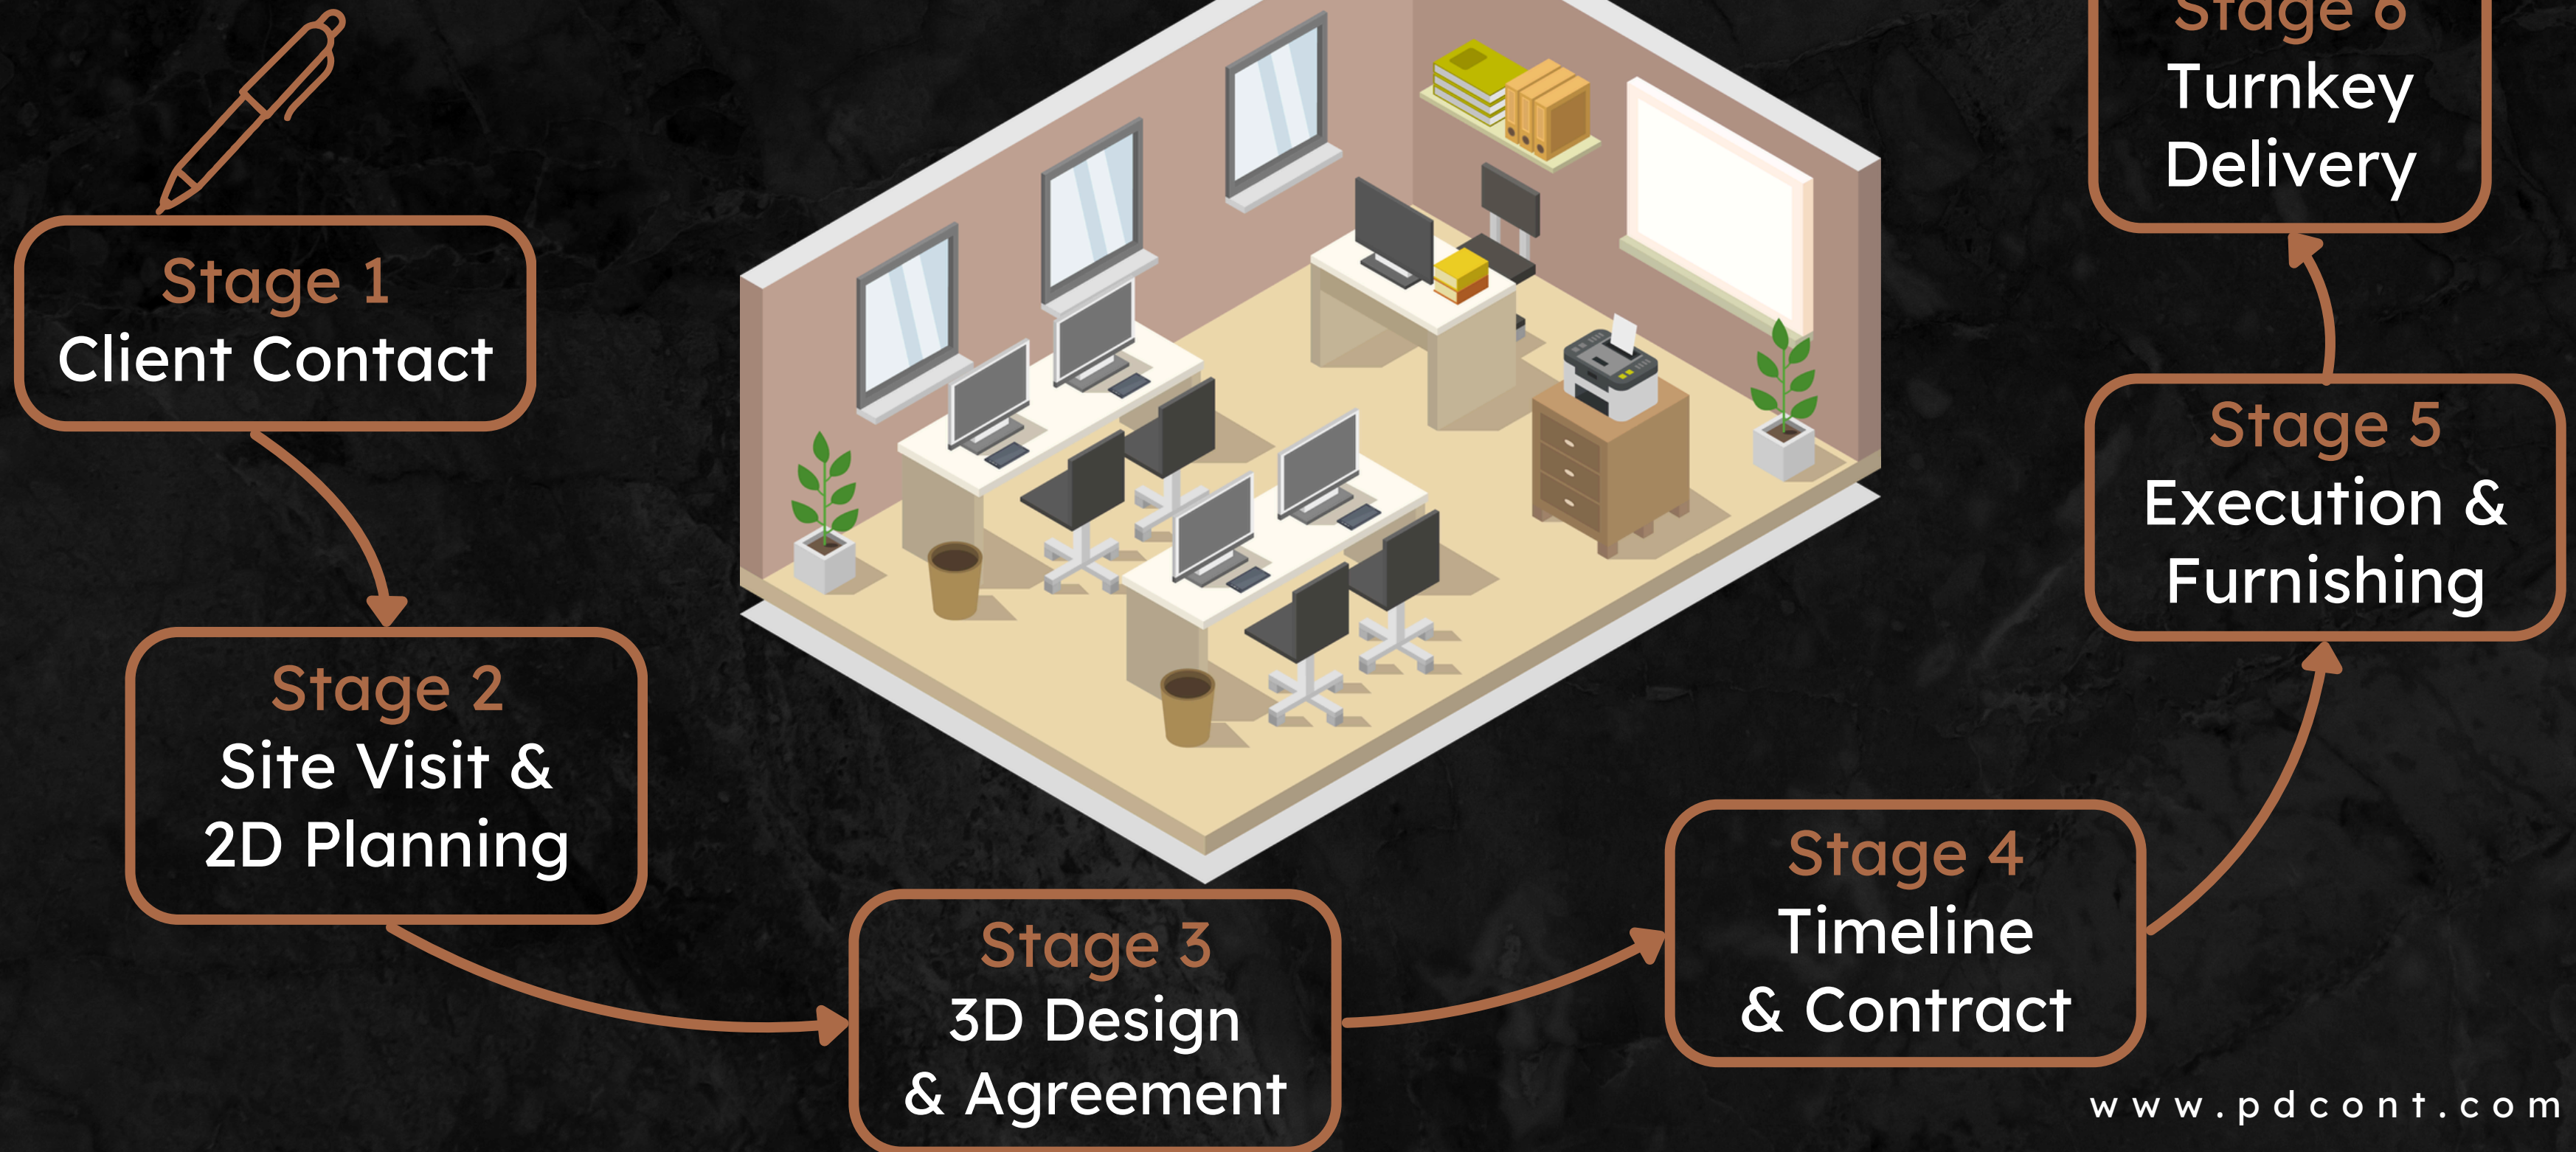

OUR SERVICES

Interior / Exterior
Design

Project research &
consultation

Installation and
maintenance

Surveillance
System

General
construction

Project
Implementation

Fire Fighting &
Alarm System

Air conditioning
System

WORK PROCESS

OFFICE PROJECTS

We provide offices and workspaces a unique touch of both elegance and functionality. Boost up your workplace efficiency with our unique vision.

PETROAPP

F&B PROJECTS

We have what it takes to give your customers the ideal comfort required to enjoy their meals and hang outs. Drive in more repeating customers with the help of our designs.

DOMINO'S PIZZA

All Over KSA
(15 Branches)

LORENZO PIZZA

Riyadh

200 m²

- Electricity works
- Ducting system
- Flooring,
- Wood works
- Paint
- (Full Finishing)

RETAIL PROJECTS

If you want to sell your products with a catchy efficient way, the secret sauce is “Presentation”. Showcase your products within brackets of elegance and efficiency.